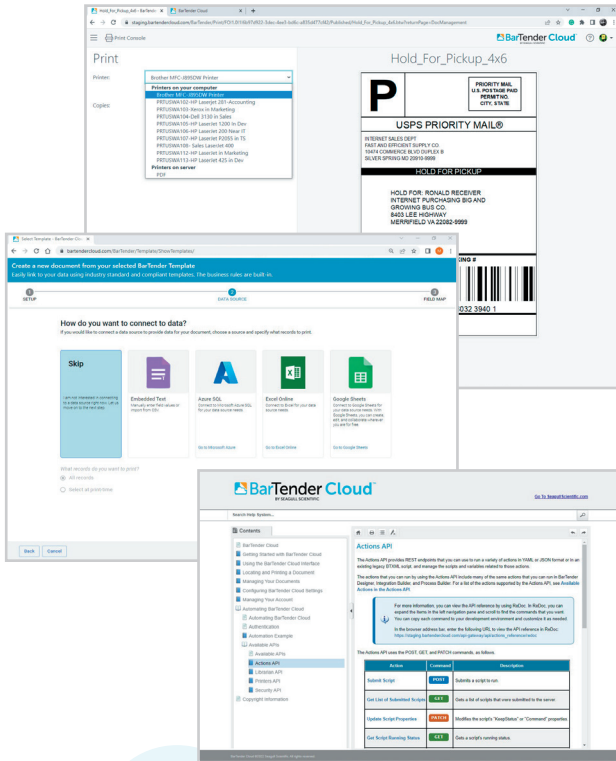

# BarTender Cloud™

Simple. Easy. Powerful.

## A simpler way to print, an easier way to manage

BarTender Cloud™ helps you standardize and control your label operations across your organization and throughout your external supplier ecosystems with greater ease and reduced IT costs – no IT hardware/software required.

### Print and manage your labels efficiently

- ▶ Optimized, high performance printing from desktop and mobile devices – let us manage printer drivers